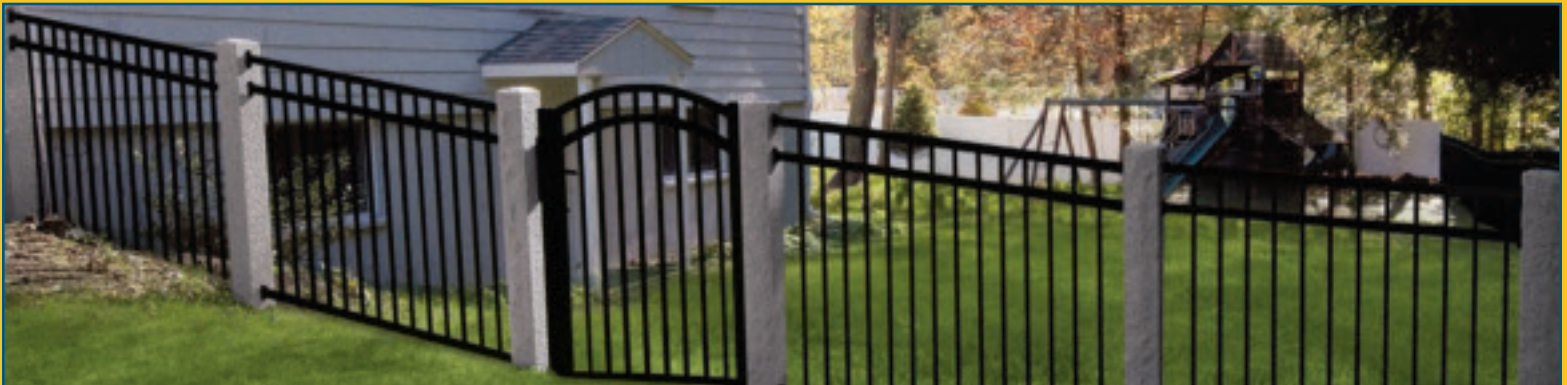

Two rail flush top.

Arched double gate – Three rail with pickets through top rail.

Three rail flush top with alternating lower pickets.

Three rail with stepped pickets through top rail.

Scalloped double gate - Three rail with pickets through top rail.

Three rail with pickets through top rail.

RELIABLE THE FENCE PEOPLE

283 Salem Street • Woburn, MA 01801
850 E. Industrial Park Dr. #4 • Manchester, NH 03109
(800) 321-9363

www.ReliableFencing.com

RELIABLE has been the #1 Name in Fence for Over 70 Years!

Three rail with alternating lower pickets. Shown with granite posts (optional).

Three rail flush top.

Three rail flush top. Shown with arched gate (optional).

Three rail flush top. Shown with arched gate and granite posts (both optional).