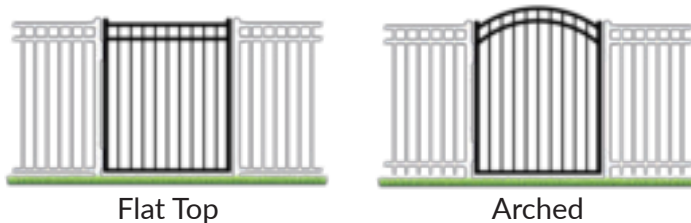

MAVERICK ULTRA

Residential Grade Aluminum Fencing Solutions from Iron World Manufacturing

Maverick Ultra residential grade aluminum fencing offers a classic look of a narrow picket. This grade of aluminum fencing offers a great look and durability for residential pools, backyards and as a decorative perimeter fence. Maverick Ultra aluminum fencing is finished with super durable AAMA 2604 architectural grade powder coat and is warranted against rust, peel, chip, or crack, as long as you own your fence.

RESIDENTIAL ALUMINUM STYLES

PANEL OPTIONS

IRON SHIELD

GATE STYLES

Flat top or arched gates available for all fence styles.

Reliable
The Fence People