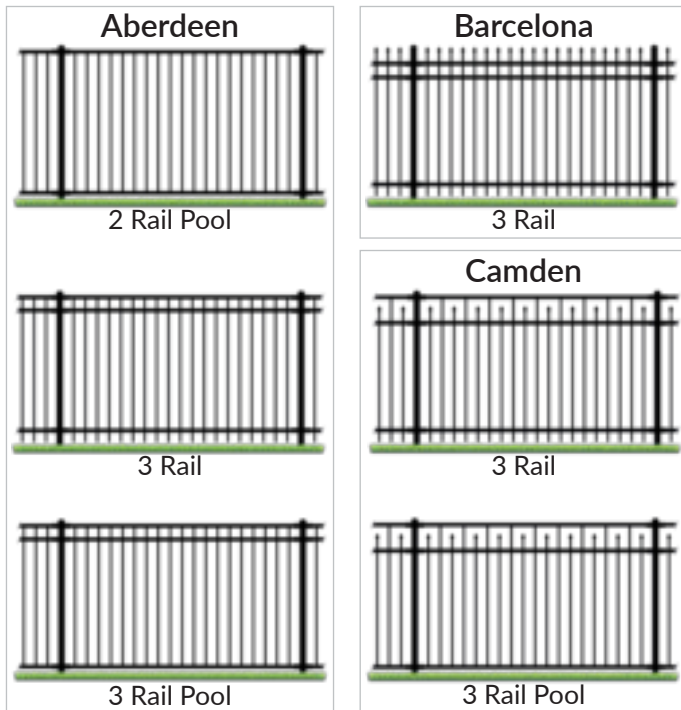

MAVERICK ULTRA

Residential Grade Aluminum Fencing Solutions from Iron World Manufacturing

Maverick Ultra residential grade aluminum fencing offers a classic look of a narrow picket. This grade of aluminum fencing offers a great look and durability for residential pools, backyards and as a decorative perimeter fence. Maverick Ultra aluminum fencing is finished with super durable AAMA 2604 architectural grade powder coat and is warranted against rust, peel, chip, or crack, as long as you own your fence.

Iron World Manufacturing, LLC,
9390 Davis Avenue, Howard County, MD 20723
P. 301-776-7448 | F. 301-776-7677
ironworldfencing.com

SPECIFICATIONS

Components	Maverick Ultra	Maverick Ultra Plus	Maverick Ultra II
Pickets (Size and Wall Thickness)	5/8sq x .050	3/4sq x .050	1"sq x .062
Rails: Side Walls	1.00" x 1.00" Triple .080	1.50" x 1.20" Triple .080	1.50" x 1.20" Triple .100
Pickets 6' Wide Sections	15	14	13
Pickets 8' Wide Sections	N/A	19	19
Post Standards	2" x 2" x .062	2" x 2" x .080 2 1/2" x 2 1/2" x .080 2 1/2" x 2 1/2" x .125 3" x 3" x .125	2 1/2" x 2 1/2" x .080 2 1/2" x 2 1/2" x .125 3" x 3" x .125
Post Gate	2" x 2" x .125 2 1/2" x 2 1/2" x .125 3" x 3" x .125 4" x 4" x .125	2" x 2" x .125 2 1/2" x 2 1/2" x .125 3" x 3" x .125 4" x 4" x .125	2 1/2" x 2 1/2" x .125 3" x 3" x .125 4" x 4" x .125
Picket Spacing	<4" TYP.	<4" TYP.	<4" TYP.
Standard Heights	36", 42", 48", 54", 60", 72"	36", 42", 48", 54", 60", 72"	36", 42", 48", 54", 60", 72", 84", 96"
Alloy	6063/T5 alloy on pickets, posts, and rails. 6005/T5 alloy available on posts.	6063/T5 alloy on pickets, posts, and rails. 6005/T5 alloy available on posts.	6063/T5 alloy on pickets, posts, and rails. 6005/T5 alloy available on posts.

RESIDENTIAL ALUMINUM STYLES

PANEL OPTIONS

IRON SHIELD

GATE STYLES

Flat top or arched gates available for all fence styles.

Reliable
The Fence People