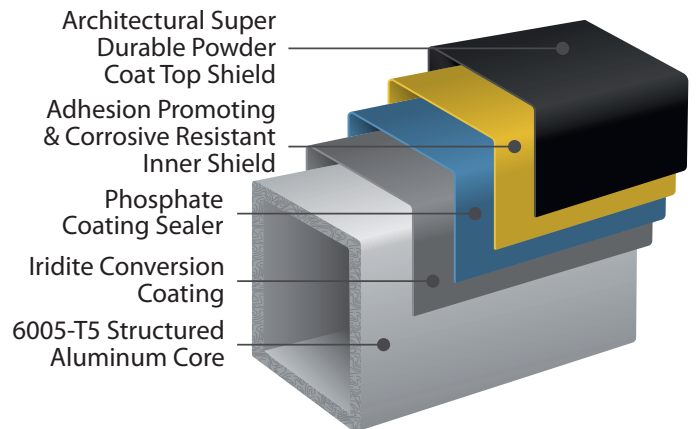

MAVERICK ULTRA

Residential Grade Aluminum Fencing Solutions from Iron World Manufacturing

Maverick Ultra residential grade aluminum fencing offers a classic look of a narrow picket. This grade of aluminum fencing offers a great look and durability for residential pools, backyards and as a decorative perimeter fence. Maverick Ultra aluminum fencing is finished with super durable AAMA 2604 architectural grade powder coat and is warranted against rust, peel, chip, or crack, as long as you own your fence.

Iron World Manufacturing, LLC,
9390 Davis Avenue, Howard County, MD 20723
P. 301-776-7448 | F. 301-776-7677
ironworldfencing.com

SPECIFICATIONS

Components	Maverick Ultra	Maverick Ultra Plus	Maverick Ultra II
Pickets (Size and Wall Thickness)	5/8sq x .050	3/4sq x .050	1"sq x .062
Rails: Side Walls	1.00" x 1.00" Triple .080	1.50" x 1.20" Triple .080	1.50" x 1.20" Triple .100
Pickets 6' Wide Sections	15	14	13
Pickets 8' Wide Sections	N/A	19	19
Post Standards	2" x 2" x .062	2" x 2" x .080 2 1/2" x 2 1/2" x .080 2 1/2" x 2 1/2" x .125 3" x 3" x .125	2 1/2" x 2 1/2" x .080 2 1/2" x 2 1/2" x .125 3" x 3" x .125
Post Gate	2" x 2" x .125 2 1/2" x 2 1/2" x .125 3" x 3" x .125 4" x 4" x .125	2" x 2" x .125 2 1/2" x 2 1/2" x .125 3" x 3" x .125 4" x 4" x .125	2 1/2" x 2 1/2" x .125 3" x 3" x .125 4" x 4" x .125
Picket Spacing	<4" TYP.	<4" TYP.	<4" TYP.
Standard Heights	36", 42", 48", 54", 60", 72"	36", 42", 48", 54", 60", 72"	36", 42", 48", 54", 60", 72", 84", 96"
Alloy	6063/T5 alloy on pickets, posts, and rails. 6005/T5 alloy available on posts.	6063/T5 alloy on pickets, posts, and rails. 6005/T5 alloy available on posts.	6063/T5 alloy on pickets, posts, and rails. 6005/T5 alloy available on posts.

RESIDENTIAL ALUMINUM STYLES

PANEL OPTIONS

IRON SHIELD

GATE STYLES

Flat top or arched gates available for all fence styles.

Reliable
The Fence People